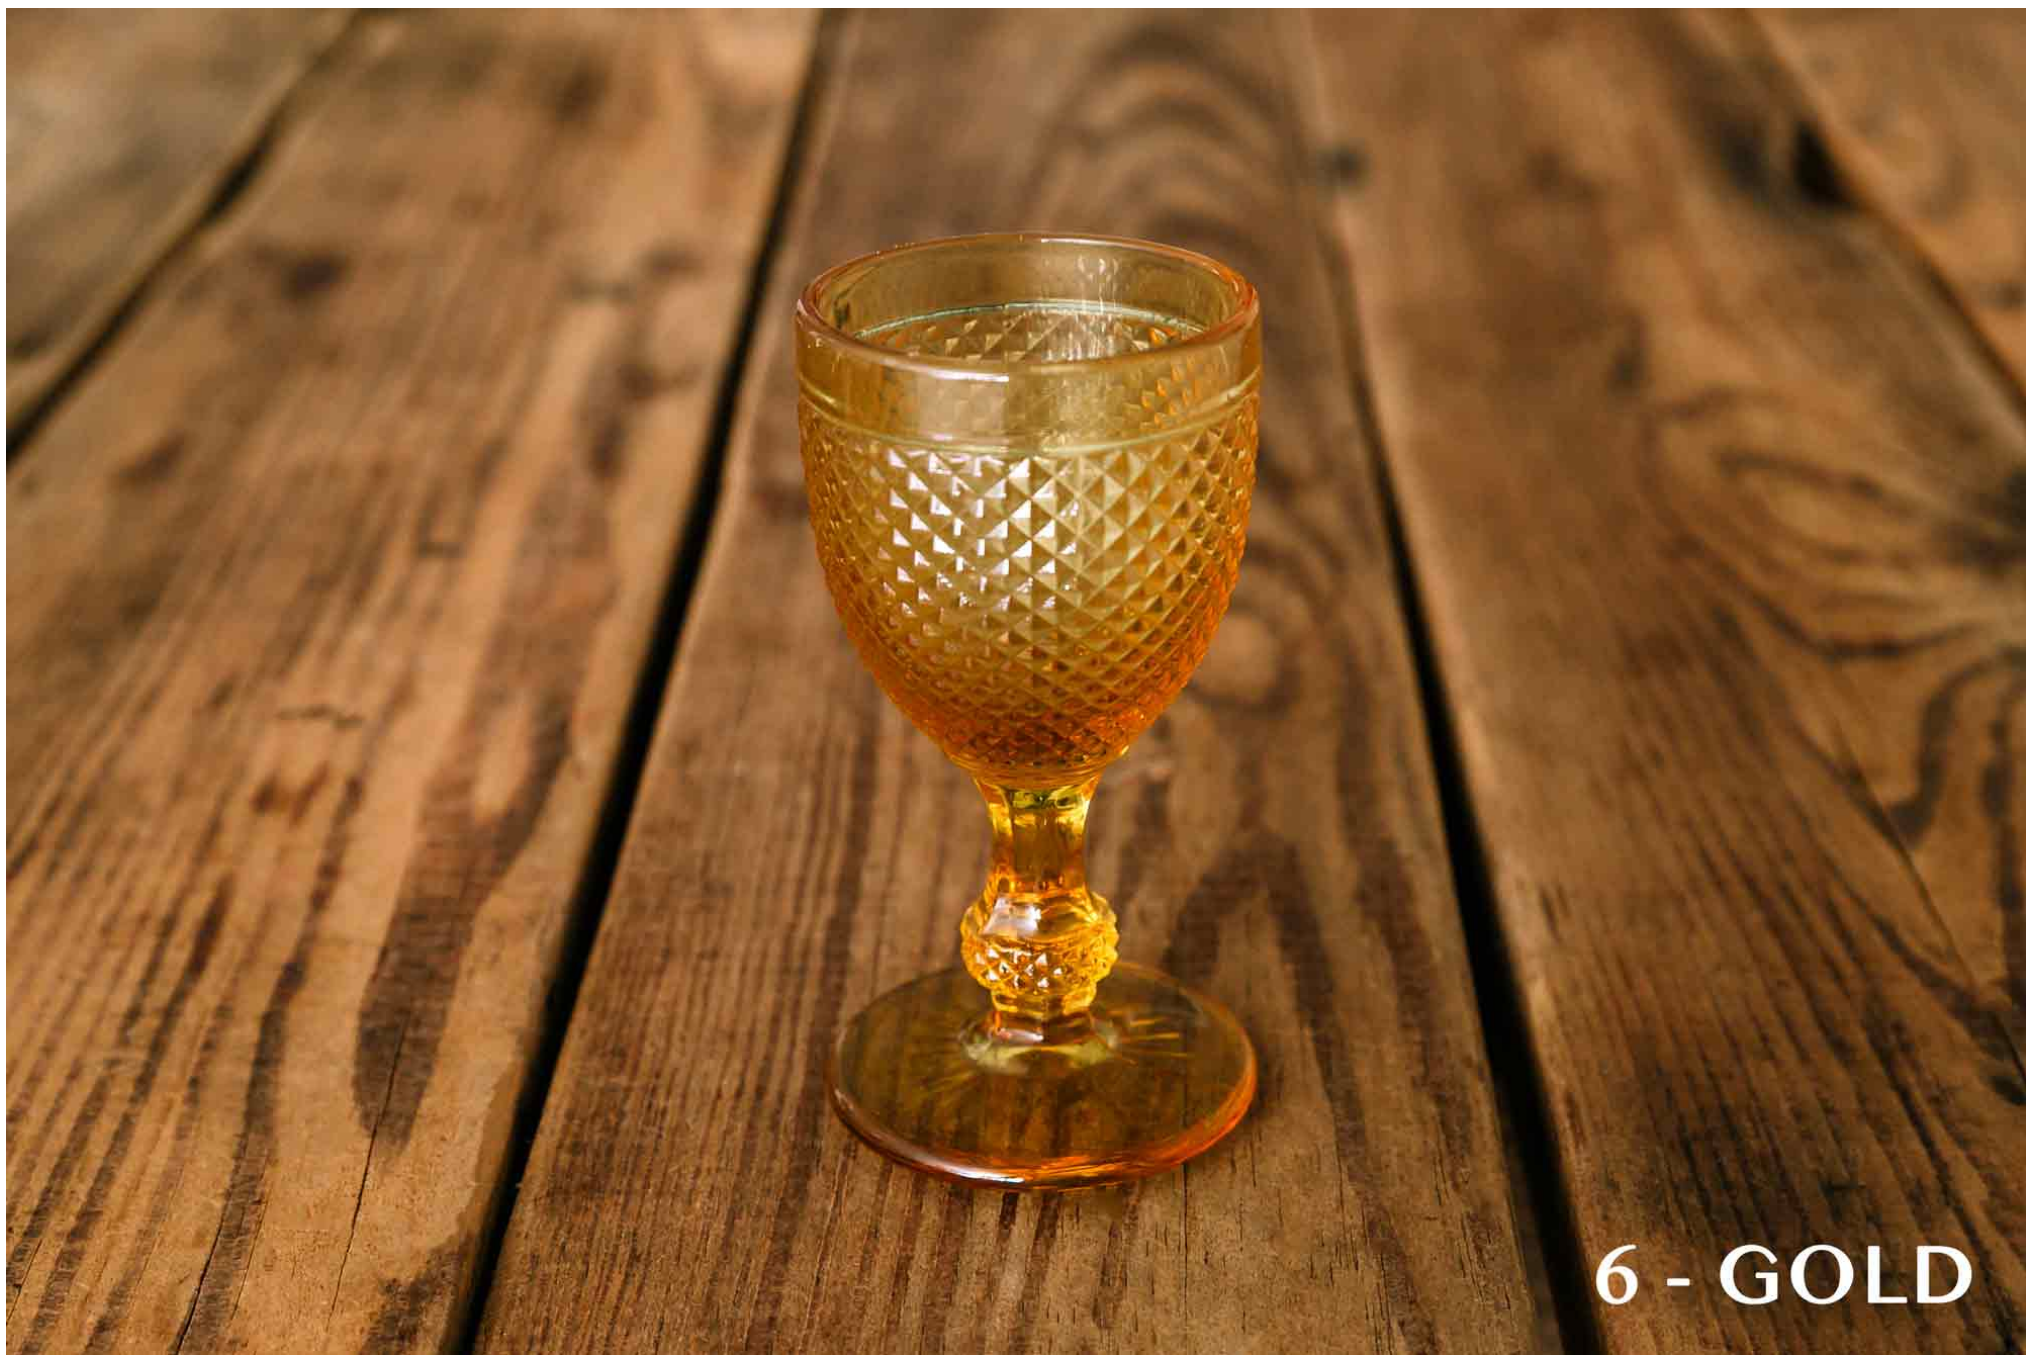

8 - WOODLAND ANIMAL GLASSES

15 - CHALICES

6 - GOLD

5 - BLACK

4 - CLEAR

**10 - STEMLESS WINE GLASSES**

A single, elegant stemless wine glass with a metallic, brushed finish. The glass is positioned centrally on a rustic wooden surface composed of several parallel planks. The lighting is soft and directional, highlighting the texture of the wood and the reflective surface of the glass. The background is slightly blurred, emphasizing the glass as the main subject.