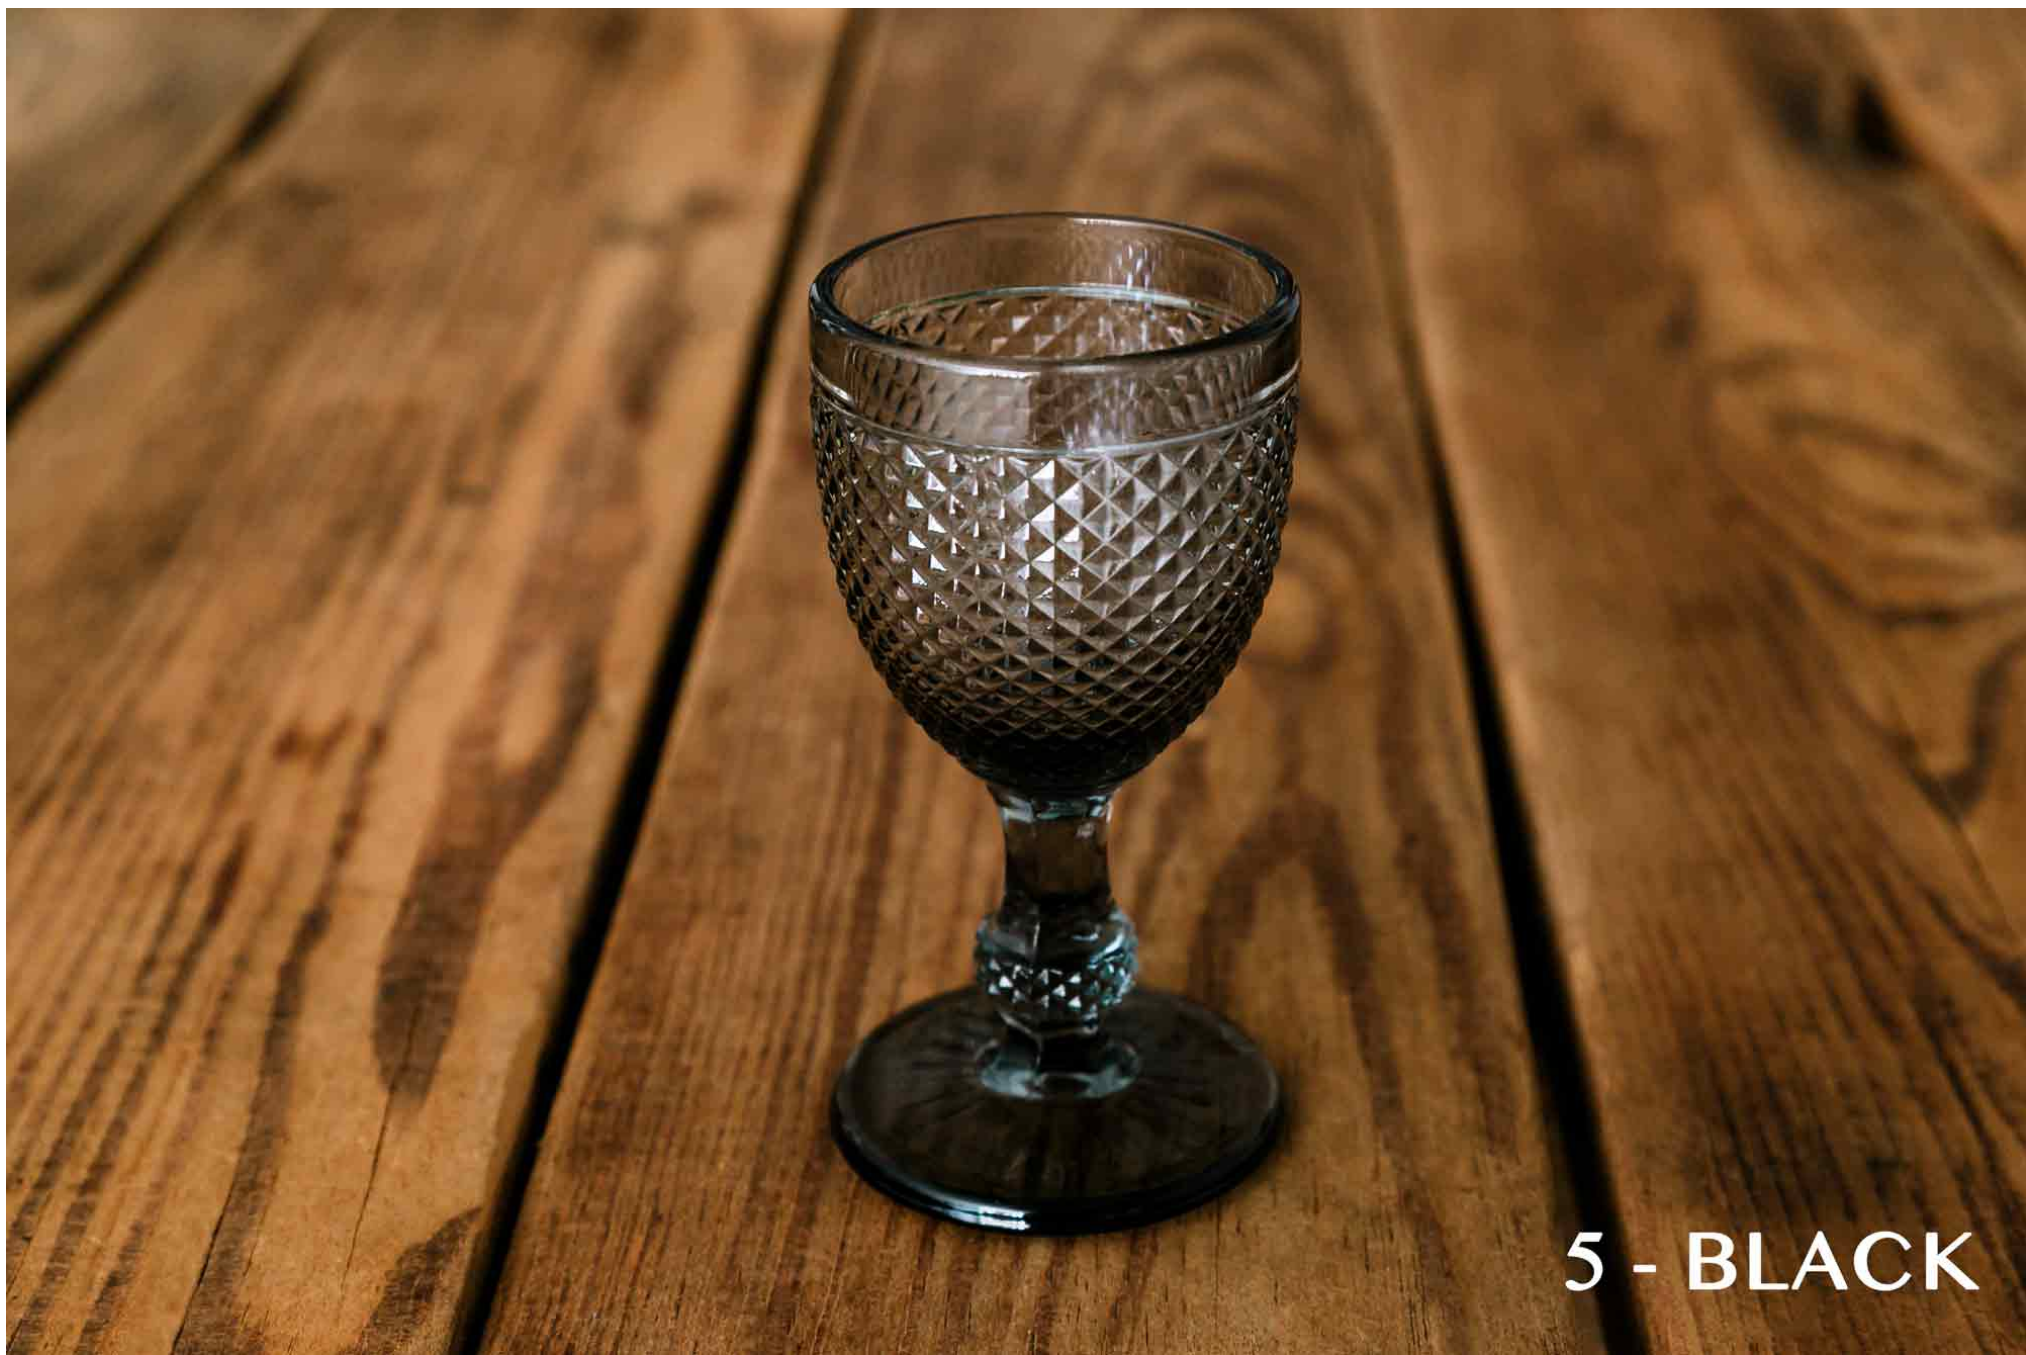

8 - WOODLAND ANIMAL GLASSES

15 - CHALICES

6 - GOLD

5 - BLACK

4 - CLEAR

**10 - STEMLESS WINE GLASSES**

A single, elegant stemless wine glass with a metallic, brushed finish. The glass is positioned centrally on a rustic wooden surface composed of several parallel planks. The lighting is soft and directional, highlighting the texture of the wood and the reflective surface of the glass. The background is slightly blurred, emphasizing the glass as the main subject.